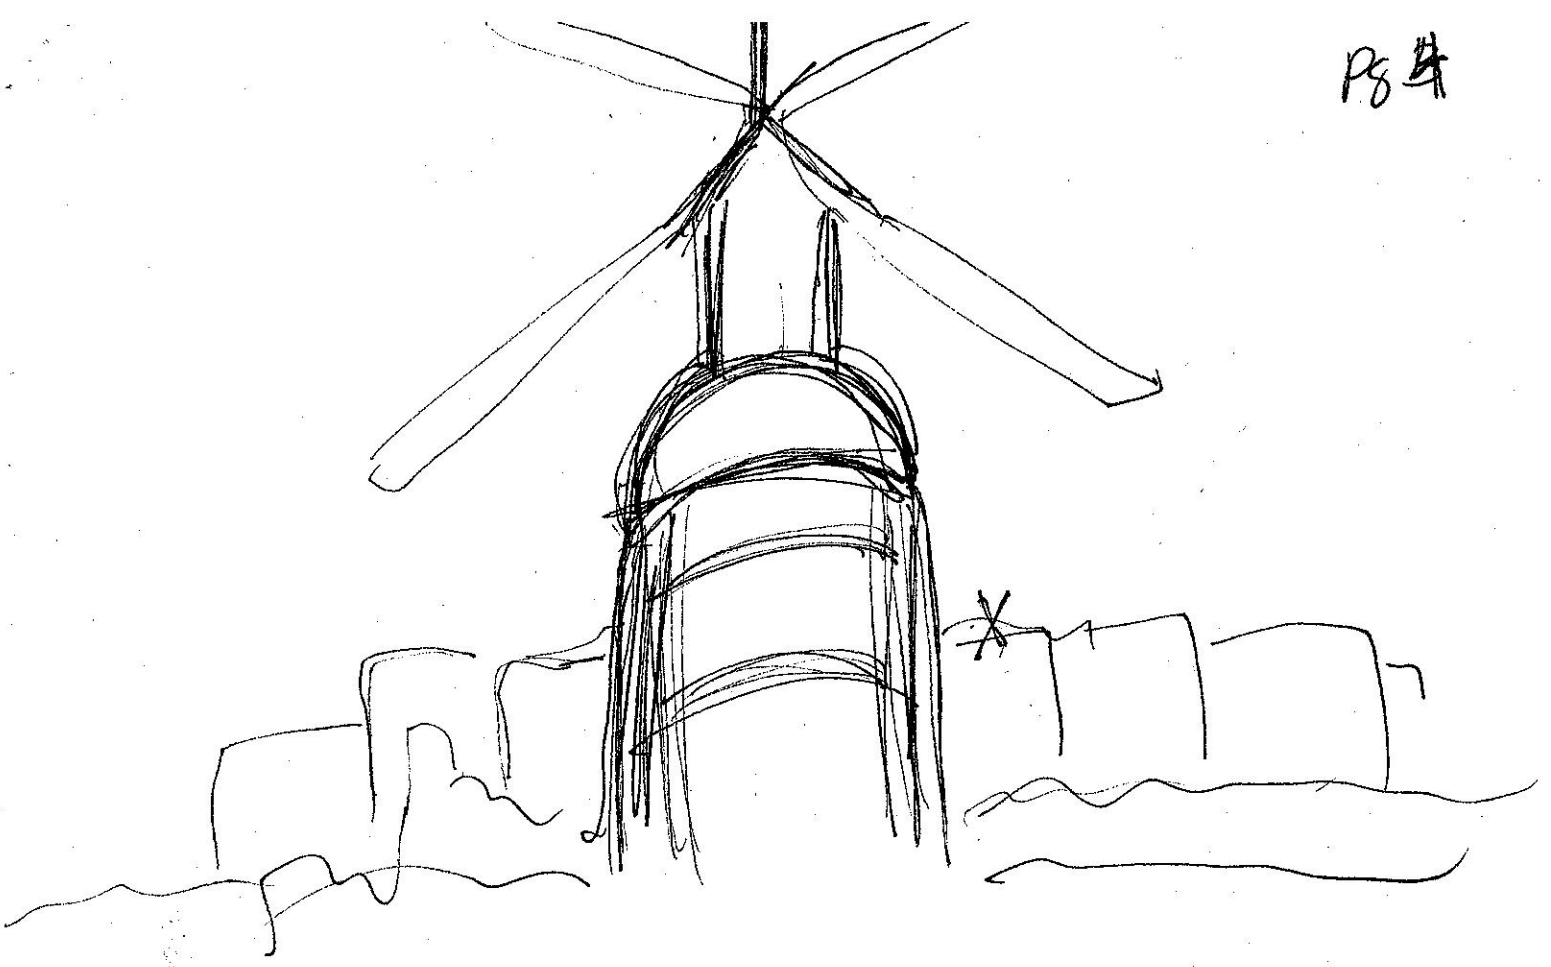

reddish-brown  
light pink

AOL BIC  
Multiple bars

Pattern  
(diagonals horizontal  
& crossing over)

AOL BIC  
CREATA

AI Old

AOL BK  
Old House  
in France

Asl. Bic  
Arc de temps

170 204 242

circle aspect

AOB BK

Windmill  
Target!

10:58 pm

Summary

I felt multiple structures on foreign terrain - pattern

Circular mixed browns + greens

Cream color coal black, blue