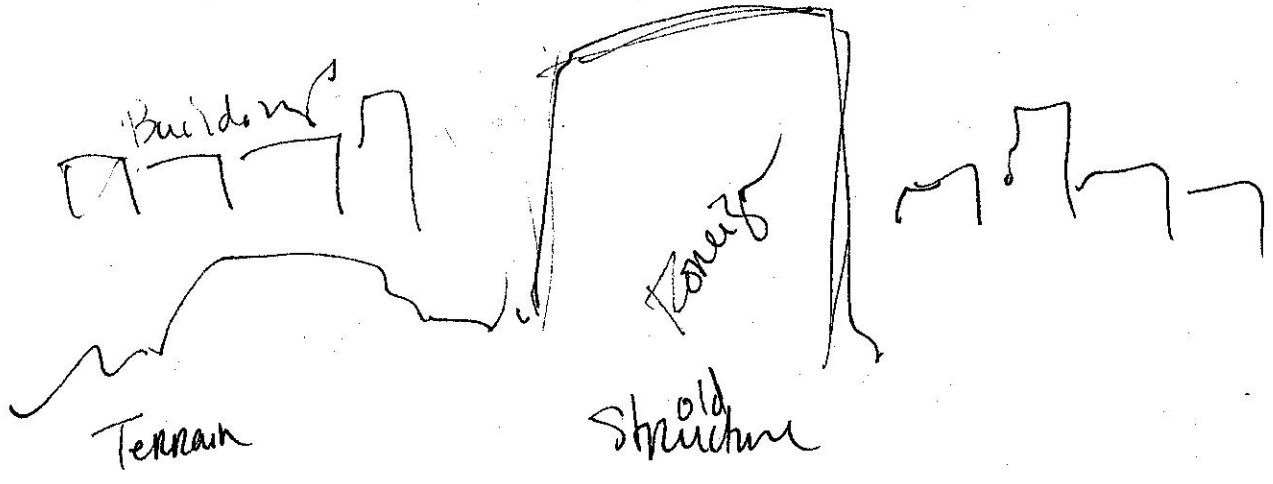

reddish-brown  
light pink

AOL BIC  
Multiple bars

Pattern  
(diagonals horizontal  
& crossing over)

AOL BIC  
CREATA

AI Old

AOL BK  
Old House  
in France

Asl. Bic  
Arc de temps

170 204 242

circle aspect

AOB BK

Windmill  
Target!

10:58 pm

Summary

I felt multiple structures on foreign terrain - pattern

Circular mixed browns + greens

Cream color coal black, blue